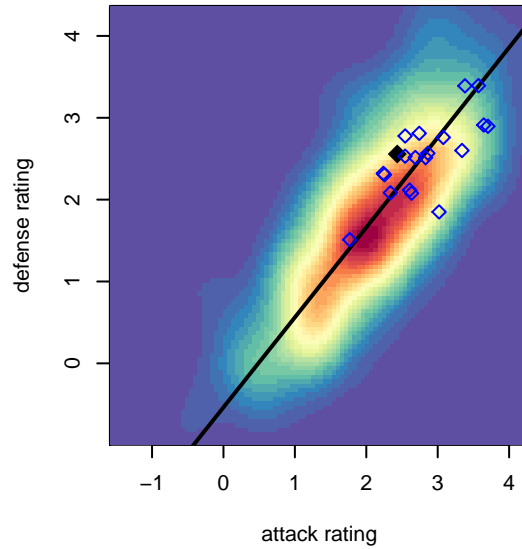

# FC Alliance A B00

FC Alliance  
 Woodinville, WA  
 B00 total strength=1520  
 attack=11.4 defense=12.9  
 fall league = RCL B00 Div 1  
 notes= Gold

alt names used:  
 FC Alliance 00A (WA) (FWNW)  
 FC Alliance B00 A  
 FC Alliance B00 A  
 FC Alliance B00 A

Venues played:  
 2015 Far West Regionals U14  
 2015 FWRL B00  
 2015 RCL B00 Div 1  
 2015 WYS Championship B00

**FC Alliance A B00**  
 Dots are actual minus expected GF (blue circles) and GA (red triangles).  
 Blue line is smoothed change in attack strength. Red is smoothed change in defense strength.

**attack and defense variance (black dot)  
relative to other teams  
and top 10 in region**

**attack and defense rating  
relative to others at age  
and all opponents in last 13 months**

**Performance relative to 13 month average**