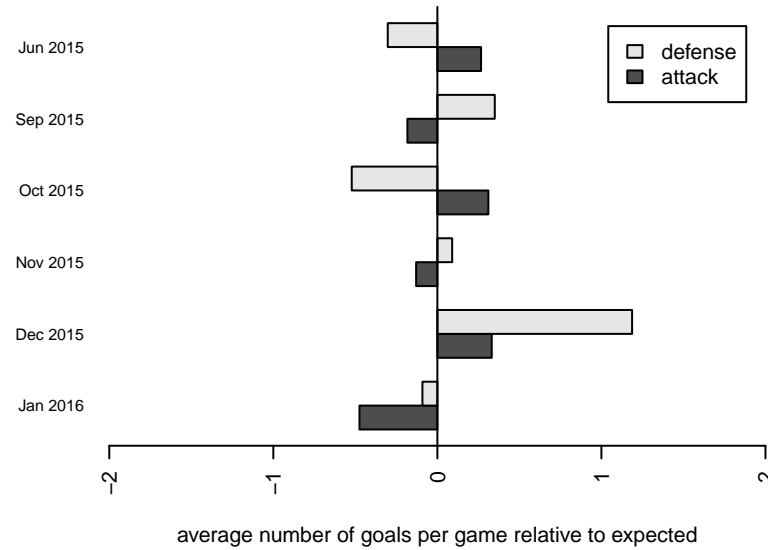

Performance relative to 13 month average