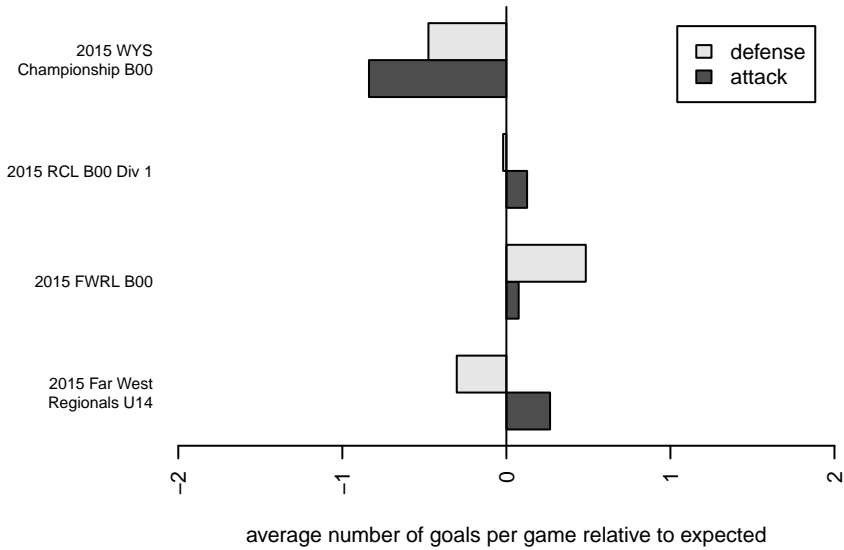

# FC Alliance A B00

FC Alliance  
 Woodinville, WA  
 B00 total strength=1520  
 attack=11.4 defense=12.9  
 fall league = RCL B00 Div 1  
 notes= Gold

alt names used:  
 FC Alliance 00A (WA) (FWNW)  
 FC Alliance B00 A  
 FC Alliance B00 A  
 FC Alliance B00 A

Venues played:  
 2015 Far West Regionals U14  
 2015 FWRL B00  
 2015 RCL B00 Div 1  
 2015 WYS Championship B00

**FC Alliance A B00**  
 Dots are actual minus expected GF (blue circles) and GA (red triangles).  
 Blue line is smoothed change in attack strength. Red is smoothed change in defense strength.

**attack and defense variance (black dot)  
relative to other teams  
and top 10 in region**

**attack and defense rating  
relative to others at age  
and all opponents in last 13 months**

**Performance relative to 13 month average**