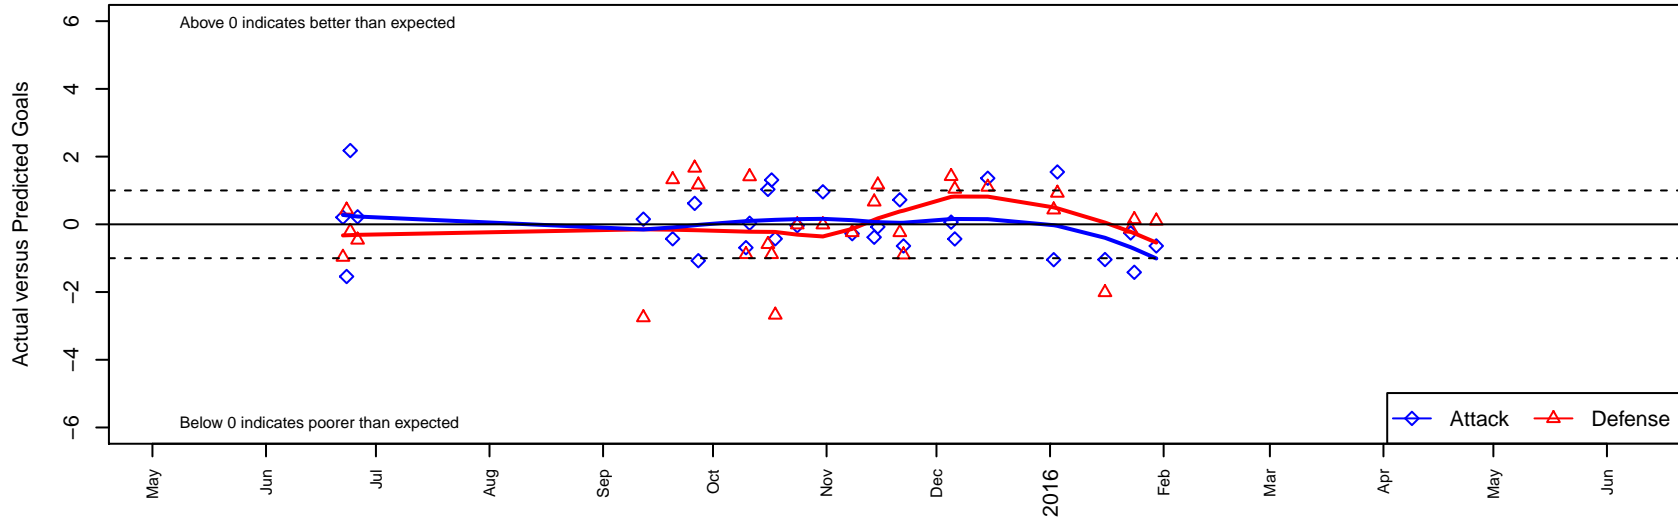

# FC Alliance A B00

FC Alliance  
 Woodinville, WA  
 B00 total strength=1520  
 attack=11.4 defense=12.9  
 fall league = RCL B00 Div 1  
 notes= Gold

alt names used:  
 FC Alliance 00A (WA) (FWNW)  
 FC Alliance B00 A  
 FC Alliance B00 A  
 FC Alliance B00 A

Venues played:  
 2015 Far West Regionals U14  
 2015 FWRL B00  
 2015 RCL B00 Div 1  
 2015 WYS Championship B00

**FC Alliance A B00**  
 Dots are actual minus expected GF (blue circles) and GA (red triangles).  
 Blue line is smoothed change in attack strength. Red is smoothed change in defense strength.

**attack and defense variance (black dot)  
relative to other teams  
and top 10 in region**

**attack and defense rating  
relative to others at age  
and all opponents in last 13 months**

**Performance relative to 13 month average**