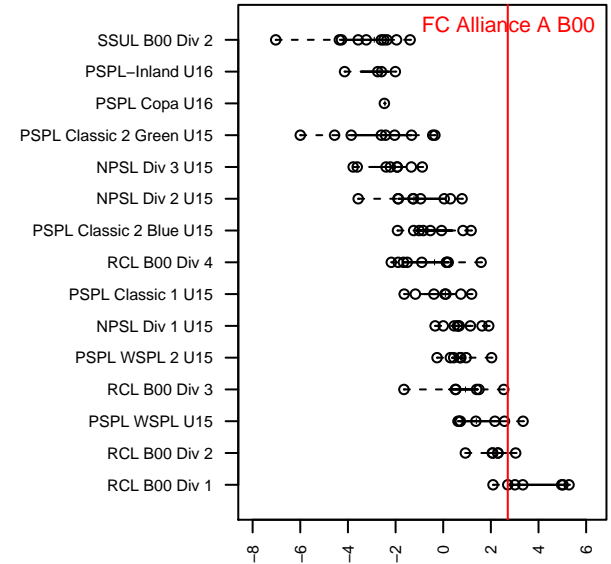

# FC Alliance A B00

FC Alliance  
 Woodinville, WA  
 B00 total strength=1520  
 attack=11.4 defense=12.9  
 fall league = RCL B00 Div 1  
 notes= Gold

alt names used:  
 FC Alliance 00A (WA) (FWNW)  
 FC Alliance B00 A  
 FC Alliance B00 A  
 FC Alliance B00 A

Venues played:  
 2015 Far West Regionals U14  
 2015 FWRL B00  
 2015 RCL B00 Div 1  
 2015 WYS Championship B00

**FC Alliance A B00**  
 Dots are actual minus expected GF (blue circles) and GA (red triangles).  
 Blue line is smoothed change in attack strength. Red is smoothed change in defense strength.

**attack and defense variance (black dot)  
relative to other teams  
and top 10 in region**

**attack and defense rating  
relative to others at age  
and all opponents in last 13 months**

**Performance relative to 13 month average**