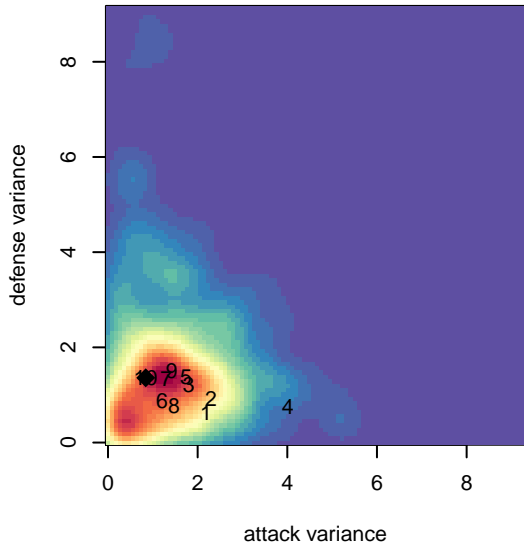

# FC Alliance A B00

FC Alliance  
 Woodinville, WA  
 B00 total strength=1520  
 attack=11.4 defense=12.9  
 fall league = RCL B00 Div 1  
 notes= Gold

alt names used:  
 FC Alliance 00A (WA) (FWNW)  
 FC Alliance B00 A  
 FC Alliance B00 A  
 FC Alliance B00 A

Venues played:  
 2015 Far West Regionals U14  
 2015 FWRL B00  
 2015 RCL B00 Div 1  
 2015 WYS Championship B00

**FC Alliance A B00**  
 Dots are actual minus expected GF (blue circles) and GA (red triangles).  
 Blue line is smoothed change in attack strength. Red is smoothed change in defense strength.

**attack and defense variance (black dot)  
relative to other teams  
and top 10 in region**

**attack and defense rating  
relative to others at age  
and all opponents in last 13 months**

**Performance relative to 13 month average**